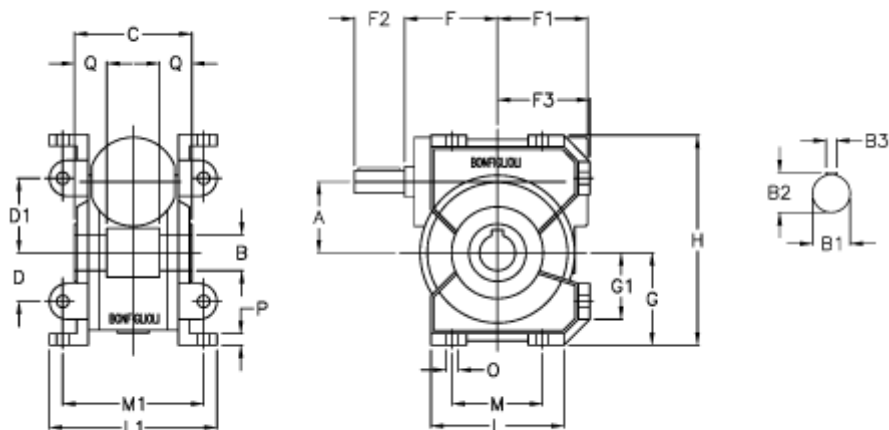

Data Sheet

Article number: 3901030010000

Description: Worm gear with solid input shaft
VF 30U-10-HS

Measures

a = 30.0	Description = VF 30U-xx-HS	L = 75
B = 14	F = 50	L1 = 81
B1 = 9	F1 = 46	m = 50
B2 = 10.2	F2 = 20	M1 = 66.0
B3 = 3	F3 = 47.0	O = 6.5
C = 55	g = 47.0	P = 7
D = 28	G1 = 38.0	Q = 20.5
D1 = 35	H = 102.0	